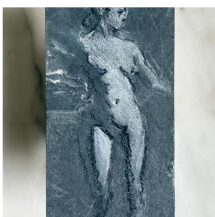

Singsong 7

Medium: Charcoal, chalk
Support: Slate
Dimensions: 3 x 6 in.
Price: $250