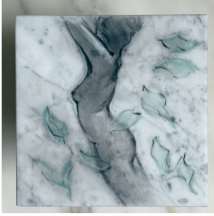

Singsong 1

Medium: Charcoal, chalk
Support: Engineered stone (Origin: Pier 1)
Dimensions: 4 x 4 in.
Price: \$250

Singsong 2

Medium: Charcoal, chalk
Support: Engineered stone (Origin: Pier 1)
Dimensions: 4 x 4 in.
Price: \$250

Singsong 3

Medium: Charcoal, pastel
Support: Carrara marble
Dimensions: 4 x 4 in.
Price: \$250

Singsong 4

Medium: Charcoal, pastel
Support: Carrara marble
Dimensions: 4 x 4 in.
Price: \$250

Singsong 5

Medium: Charcoal, pastel
Support: Carrara marble
Dimensions: 4 x 4 in.
Price: \$250

Singsong 6

Medium: Charcoal, pastel
Support: Carrara marble
Dimensions: 4 x 4 in.
Price: \$250

Singsong 7

Medium: Charcoal, chalk
Support: Slate
Dimensions: 3 x 6 in.
Price: \$250

Singsong 8

Medium: Charcoal, chalk
Support: Slate
Dimensions: 3 x 6 in.
Price: \$250