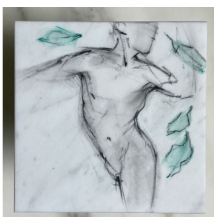

Singsong 1

Medium: Charcoal, chalk
Support: Engineered stone (Origin: Pier 1)
Dimensions: 4 x 4 in.
Price: \$250

Singsong 2

Medium: Charcoal, chalk
Support: Engineered stone (Origin: Pier 1)
Dimensions: 4 x 4 in.
Price: \$250

Singsong 3

Medium: Charcoal, pastel
Support: Carrara marble
Dimensions: 4 x 4 in.
Price: \$250

Singsong 4

Medium: Charcoal, pastel
Support: Carrara marble
Dimensions: 4 x 4 in.
Price: \$250

Singsong 5

Medium: Charcoal, pastel
Support: Carrara marble
Dimensions: 4 x 4 in.
Price: \$250