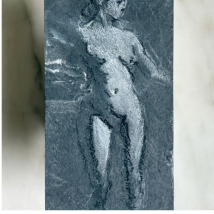

Singsong 7

Medium: Charcoal, chalk
Support: Slate
Dimensions: 3 x 6 in.
Price: $250