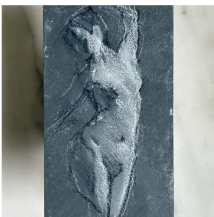

Singsong 6

Medium: Charcoal, pastel
Support: Carrara marble
Dimensions: 4 x 4 in.
Price: \$250

Singsong 7

Medium: Charcoal, chalk
Support: Slate
Dimensions: 3 x 6 in.
Price: \$250

Singsong 8

Medium: Charcoal, chalk
Support: Slate
Dimensions: 3 x 6 in.
Price: \$250

Singsong 9

Medium: Charcoal, chalk
Support: Slate
Dimensions: 3 x 6 in.
Price: \$250

Singsong 10

Medium: Charcoal, chalk
Support: Slate
Dimensions: 3 x 6 in.
Price: \$250
